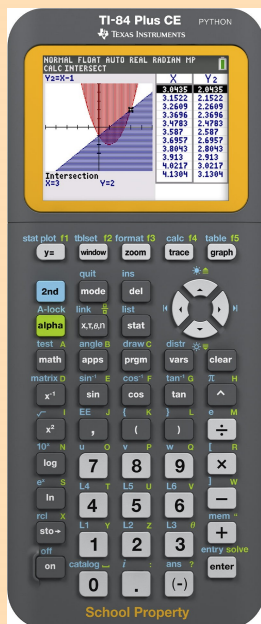

### Agenda

- Welcome
- What is Geometry Regents Extended?
- Calculator
- Grading Policy
- What does my child need to do to be successful?
- Contact information

## Geometry

- Constructions
- Transformations
- Coordinate Geometry
- Proofs
- Vocabulary
- Regents Class

## The Ti-84 plus CE

- A graphing calculator will be required for this course.
  - It will be provided by Sachem East.
1. Class Sets
  2. Chrome Book App
  3. On Phone
- Calculator x for iPhone
  - Wabbitemu for Android